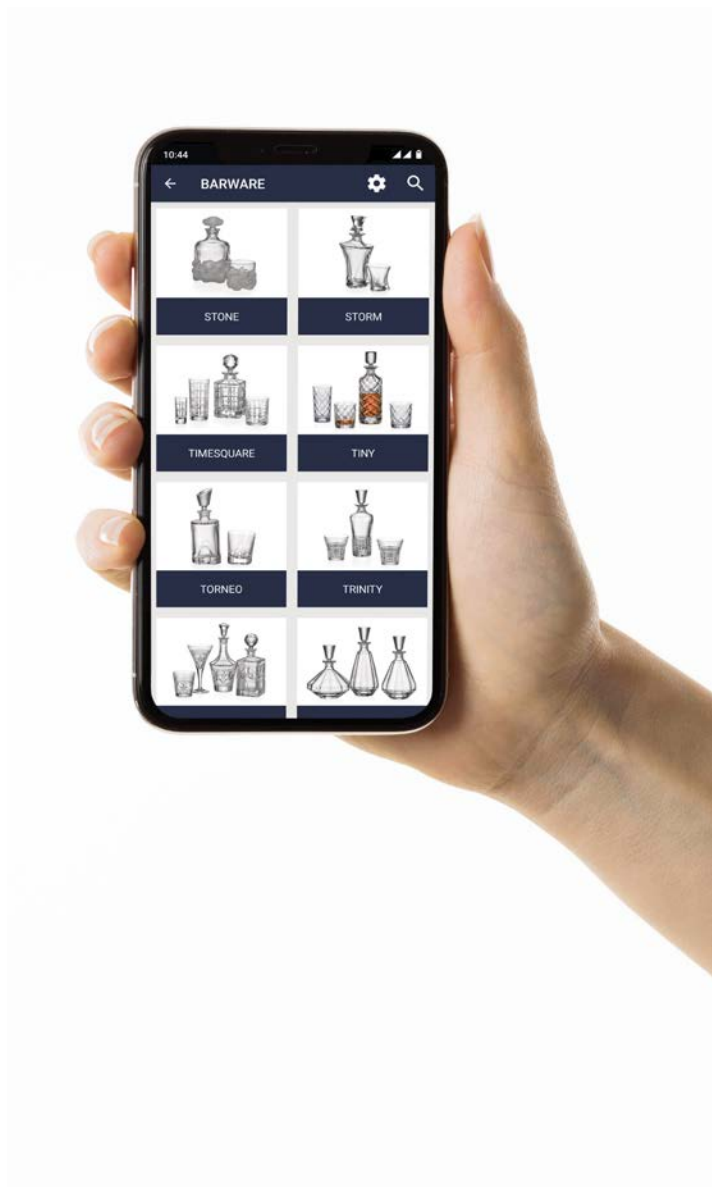

PINNA 27

REGIA 28

TINY 29

Tableware

ONION 32

TINY 33

App

You can view our wide range of products in our Crystal BOHEMIA app.

A new feature is now available. Items in the catalog are marked with an EAN code. Use the app, simply scan the code, and start shopping.

Made for
HOSPITALITY

Collections made
specifically to satisfy
the demands of
the Hospitality segment.