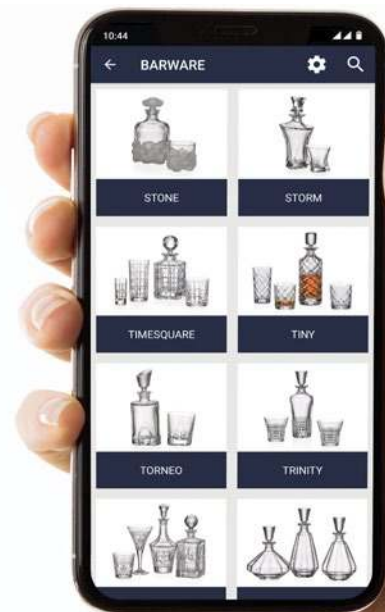

# Traditional Packaging

The assortment, for which we want to emphasize its value, is packed in our traditional blue box. The gold etiquette on it represents a guarantee of the uniqueness of our crystal and all its excellent properties.

# App

You can view our wide range of products in our Crystal BOHEMIA app.

A new feature is now available. Items in the catalog are marked with an EAN code. Use the app, simply scan the code, and start shopping.